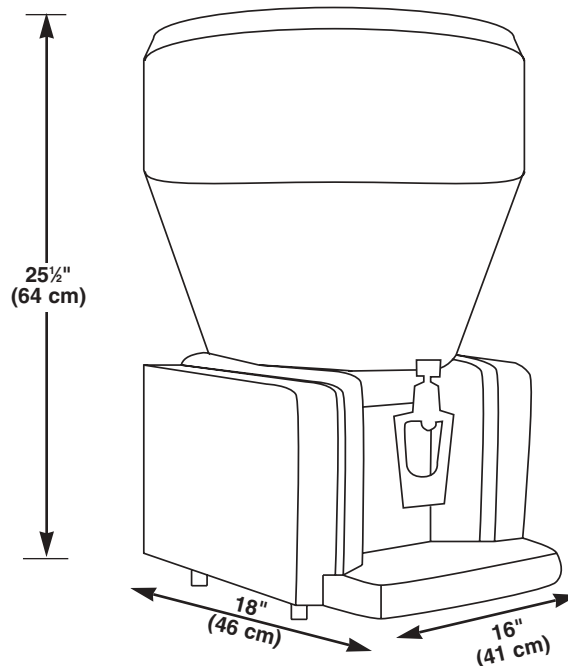

DISPENSER DIMENSIONS

Height	25½" (64 cm)
Width	16" (41 cm)
Depth	18" (46 cm)

BEVERAGE BOWL & COVER

Transparent, virtually unbreakable LEXAN® resin

BOWL DIAMETER20" (50.8 cm)

CABINETRY

White plastic and stainless steel

Bowl	4.0 cu.ft. (0.112 cu.m.)
Base	3.8 cu. ft. (0.11 cu.m.)

AGENCY LISTINGS

ACCESSORIES

- Circulator adds flexibility for products not suited for spraying. Replace spray system with easy-to-insert device.
- Locking device prevents unauthorized use of dispenser when unattended.
- "Non-cup contact" push handle replaces the standard handle to meet all hygiene and sanitary requirements.
- 4" (10.2 cm) Extension legs available where required.