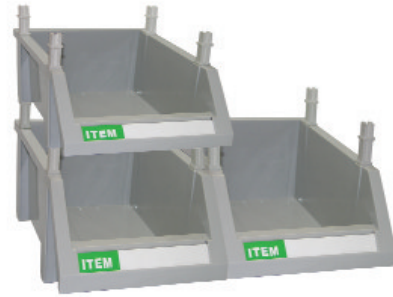

### Flatware Cylinders

ITEM	DESCRIPTION	PACK
FC-SS	Stainless Steel	20
FLT-CYP	Plastic	36
SC-30S	Stainless Steel - Solid - 30 Oz.	20
SS-SST	Lid for SC-30S	12

### Modular Condiment Holders

Modular Design Connect Vertically or Horizontally.

ITEM	DESCRIPTION	PACK
MOB-106	Grey, 10" x 6" x 5" - with Supports	12
MOB-127	Grey, 12" x 7" x 5" - with Supports	12
MOB-SUPT	Extra Supports for MOB-127 (Set of 4)	1
MOB-SUPT(S)	Extra Supports for MOB-106 (Set of 4)	1

### Flatware Cylinder Holders

ITEM	DESCRIPTION	PACK
FCH-4	4 Holes - Rolled Edges - Stainless Steel	4
FCH-6	6 Holes - Rolled Edges - Stainless Steel	4
FCH-8	8 Holes - Rolled Edges - Stainless Steel	4

### Condiment Holders - Stainless Steel

ITEM	DESCRIPTION	PACK
CPH-4	Condiment Pack Holder - fits 1/8 & 1/3 Steam Pans	4